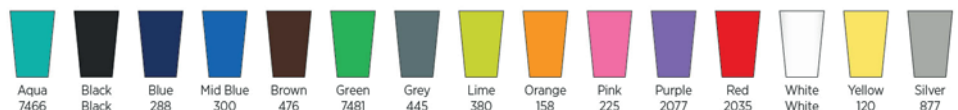

Tumbler colours

(Americano Cortado available in clear only)