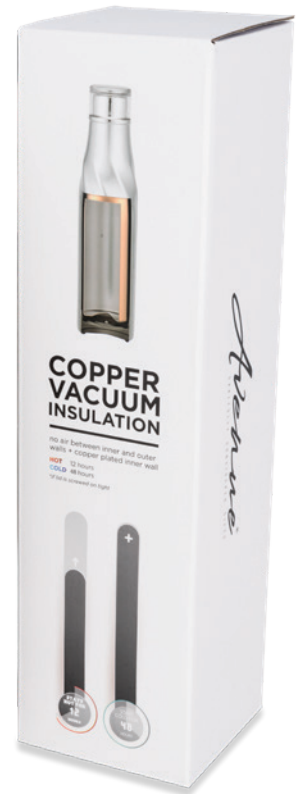

Ⓜ Stainless Steel 📏 Ø 7.4 x 27 cm 🍷 🍹 🍺

10052103

10052102

10052101

10052100

**HOT** 12 hours  
**COLD** 48 hours

**HUGO** 100521

Hugo 650 ml seal-lid copper vacuum insulated bottle Stainless Steel Ø 7.4 x 28 cm

10052000

10052003

10052002

**HOT** 8 hours  
**COLD** 24 hours

**HUGO** 100520

Hugo 470 ml copper vacuum insulated tumbler Stainless Steel Ø 8.8 x 15.4 cm

10046702

10046701