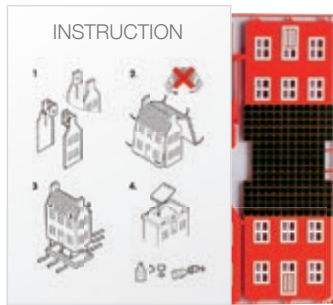

05 red

PRINT AREA
45 x 50 mm
(shown at 50%)

PRINT AREA
70 x 12 mm (shown at 50%)

SAME FAMILY

P 11 P 28

VERSION 1

Carton with 2 pages - fixed

VERSION 2