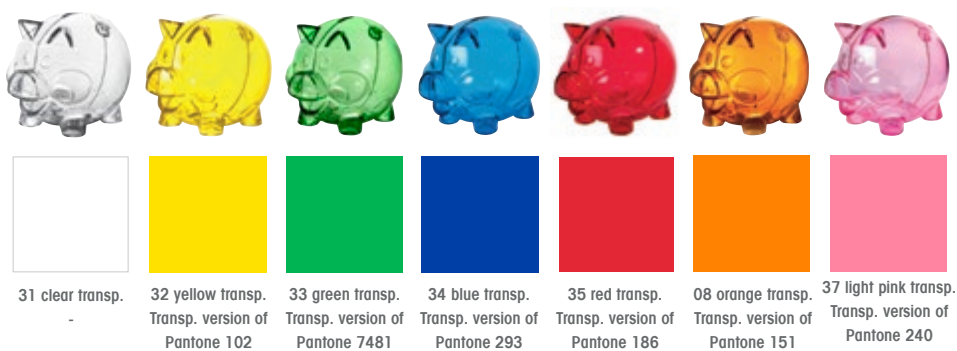

SOLID COLOURS

NOTE: The specified Pantone colours are only indicative.

TRANSPARENT COLOURS

NOTE: The specified Pantone colours are only indicative.

STANDARD COLOURS - shown as example on art. 1110 Maxi

METALLIC

76 metallic orange 91 metallic gold

PEARL

63 pearl white 68 pearl bronze 70 pearl black

COLOR OPPORTUNITIES

There is a selected colour range for each product.
If you want further colour options, you have two possibilities: