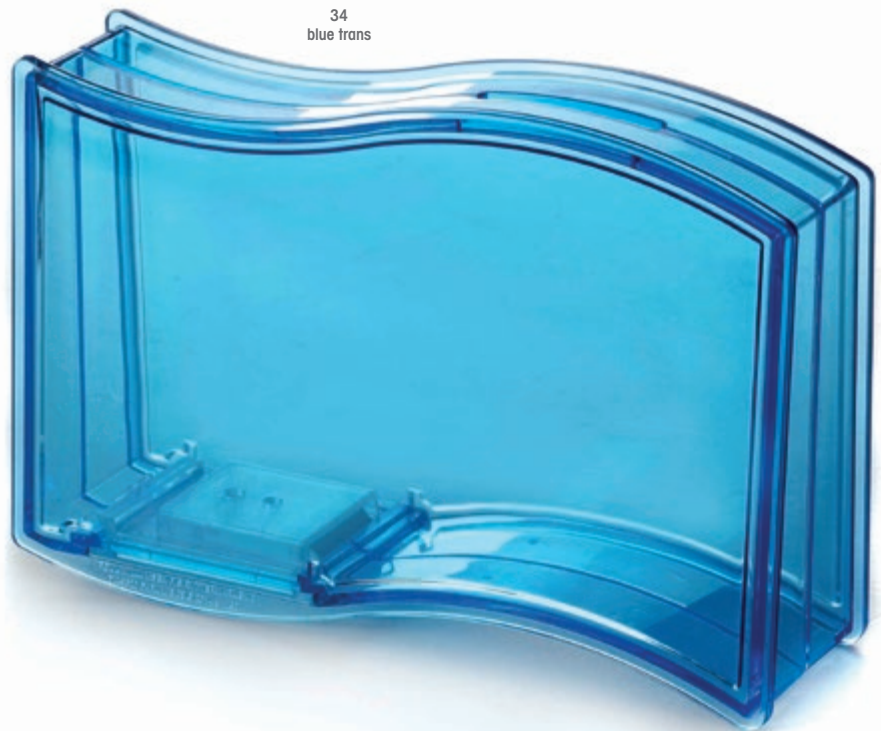

34
blue trans

SUITABLE FOR
DIGITAL PRINTING

Digital print examples