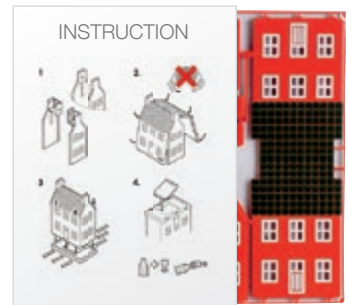

VERSION 2

Carton with 2 pages - one free, one fixed