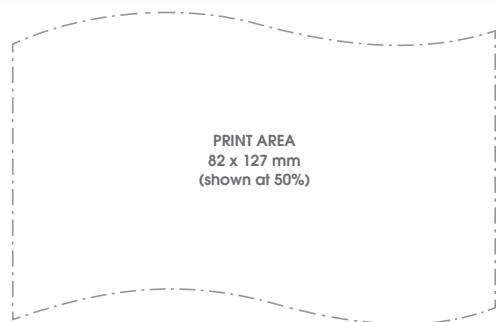

31
clear trans

LOGO

1330

90 x 90 x 38 mm

PRINT AREA
65 x 65 mm
(shown at 50%)

BREEZE

1190

140 x 85 x 32 mm

31
clear trans

35
red trans

33
green trans

34
blue trans

SUITABLE FOR
DIGITAL PRINTING

Digital print examples

PRINT AREA
82 x 127 mm
(shown at 50%)

PRINTABLE AT BOTH SIDES