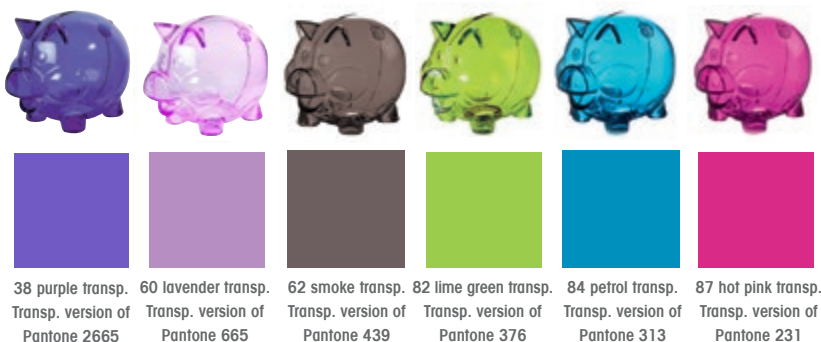

FILE TYPES:

We prefer to receive Adobe Illustrator EPS/AI files.
All images must be vector graphics.

COLOURS:

We have more than 32 different standard colors.
We reserve the right to make changes to these without warning.

SOLID COLOURS

NOTE: The specified Pantone colours are only indicative.

TRANSPARENT COLOURS

NOTE: The specified Pantone colours are only indicative.

STANDARD COLOURS - shown as example on art. 1110 Maxi

METALLIC

76 metallic orange 91 metallic gold

PEARL

63 pearl white 68 pearl bronze 70 pearl black

COLOR OPPORTUNITIES

There is a selected colour range for each product.
If you want further colour options, you have two possibilities: