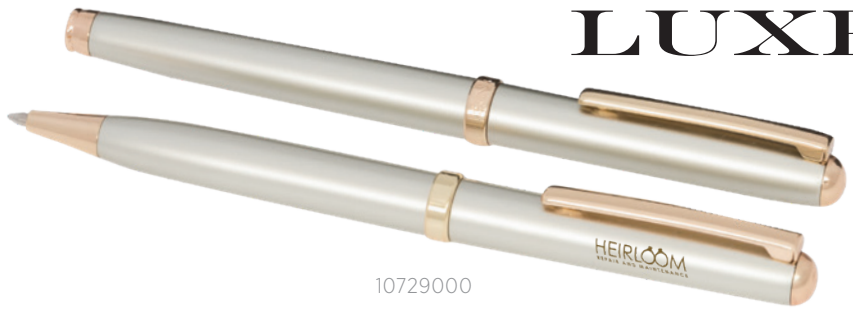

LUXE

10711000

CARBON 107110 ●

Carbon duo pen gift set with pouch Ⓜ Metal 📏 18 x 11.5 x 2.8 cm

10729002

10729001

NONET 107290

Nonet duo pen gift set  Metal  16.8 x 5.5 x 2.4 cm   