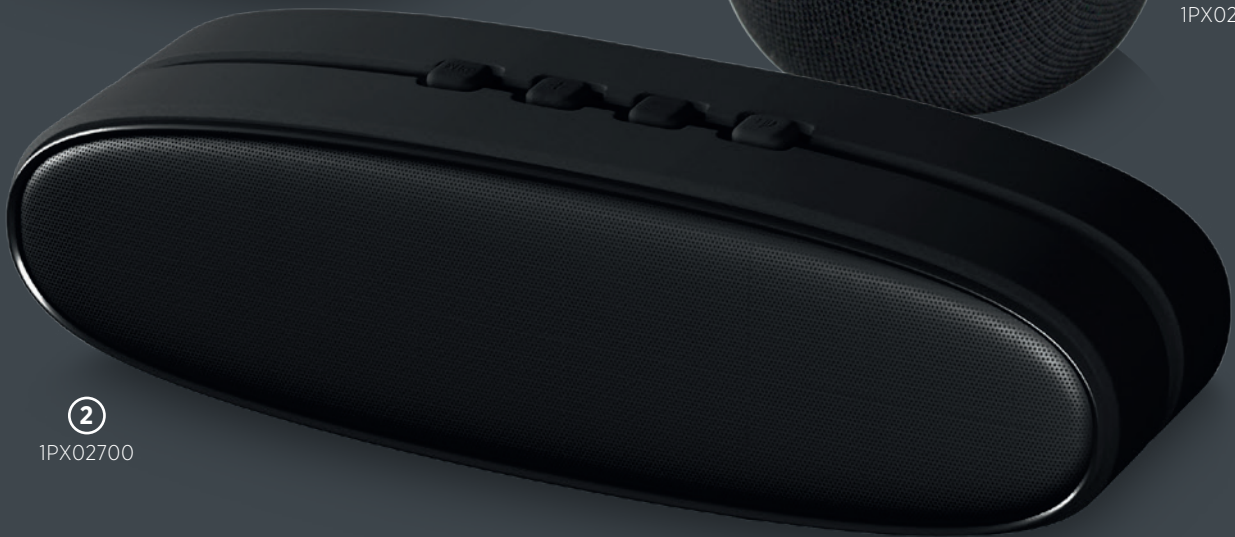

③
1PX02900

②
1PX02700

SCX DESIGN S30 1PX025

SCX.design S30 5W light-up clever speaker
M Rubber, Aluminium 9.1 x 5.8 x 5.8 cm
(Bluetooth) (USB)

SCX DESIGN S35 1PX027

SCX.design S35 10W pool speaker
M Silicone Plastic 20.5 x 5.8 x 6 cm (Bluetooth) (USB)

SCX DESIGN S45 1PX029

SCX.design S45 light-up wireless charging speaker
M Rubber Ø 88.5 x 10.7 cm (Bluetooth) (USB)