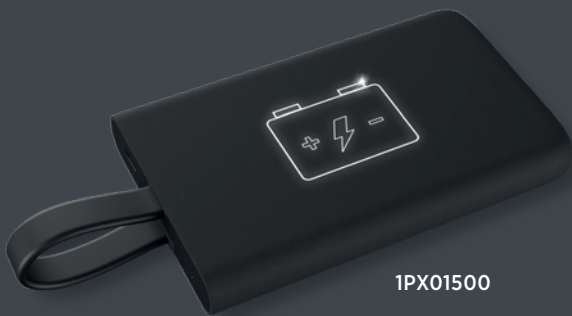

SCX.DESIGN P05 1PX015

SCX.design P05 light-up 1000 mAh powerbank
Ⓜ Rubber 8 x 5 x 1.3 cm