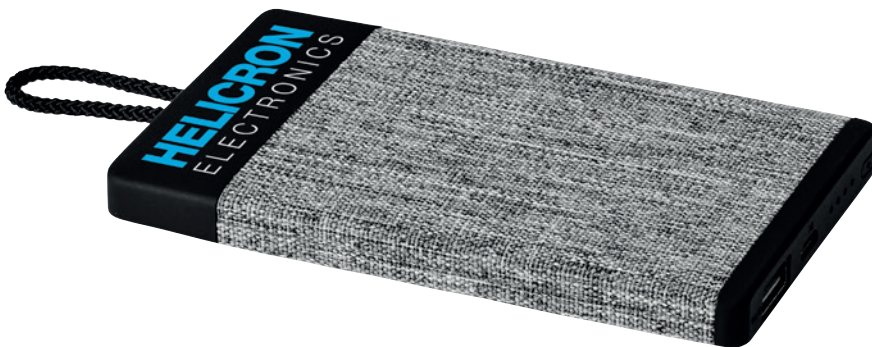

Pep 4000 mAh power bank Aluminium
 10.9 x 6.8 x 0.9 cm

12366700

ZIPPY 123667

Zippy 4000 mAh slim dual power bank
 ABS Plastic 13 x 6.5 x 0.9 cm

12411900

Avenue

WEAVE 124119

Weave 4000 mAh fabric power bank
 ABS Plastic 11.5 x 7 x 1 cm