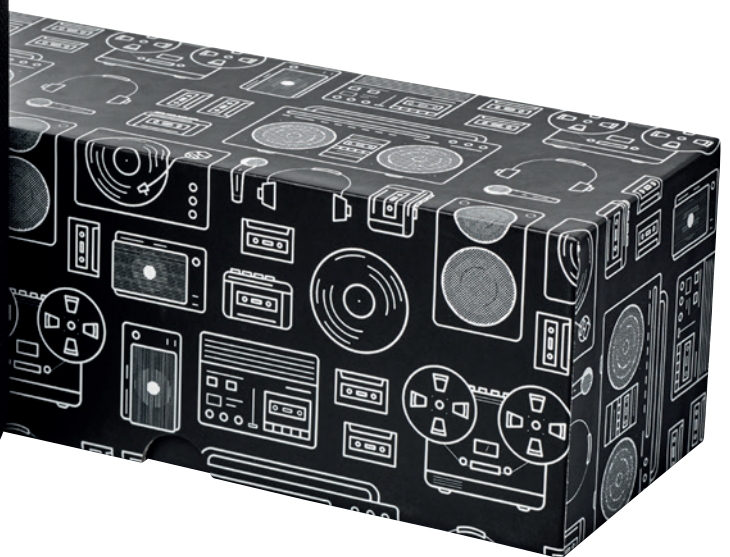

Fiber wireless charging Bluetooth® speaker
 Ⓜ ABS Plastic ∅ 9.4 x 8 cm

BLACKWATER 135009

Blackwater outdoor Bluetooth® speaker
 Ⓜ ABS Plastic 7.8 x 7.7 x 2.8 cm

12400000

RUGGED 124000

Rugged fabric waterproof Bluetooth® speaker Ⓜ ABS Plastic
 ∅ 6 x 17.5 cm