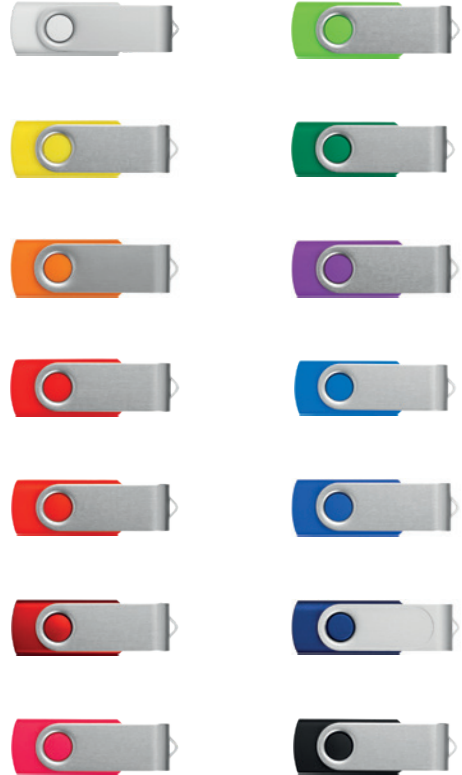

Hide camera blocker Ⓜ ABS Plastic
 3.2 x 1.2 x 0.2 cm

PUSH 134278

Push privacy camera blocker Ⓜ Plastic
 4.1 x 1.5 cm

21041500

BROOM 210415

Broom desktop power sweeper Ⓜ PP Plastic 7.5 x 6.5 x 1.5 cm

13500501

13500503

w

13500500

HOLD 135005

Hold foldable phone stand Ⓜ Plastic 5.4 x 8.4 x 0.17 cm

USB ROTATE 1Z41009

Rotate without keychain. Classic model. Protection from damage with the rotate function. Plastic and aluminium. 25 gram